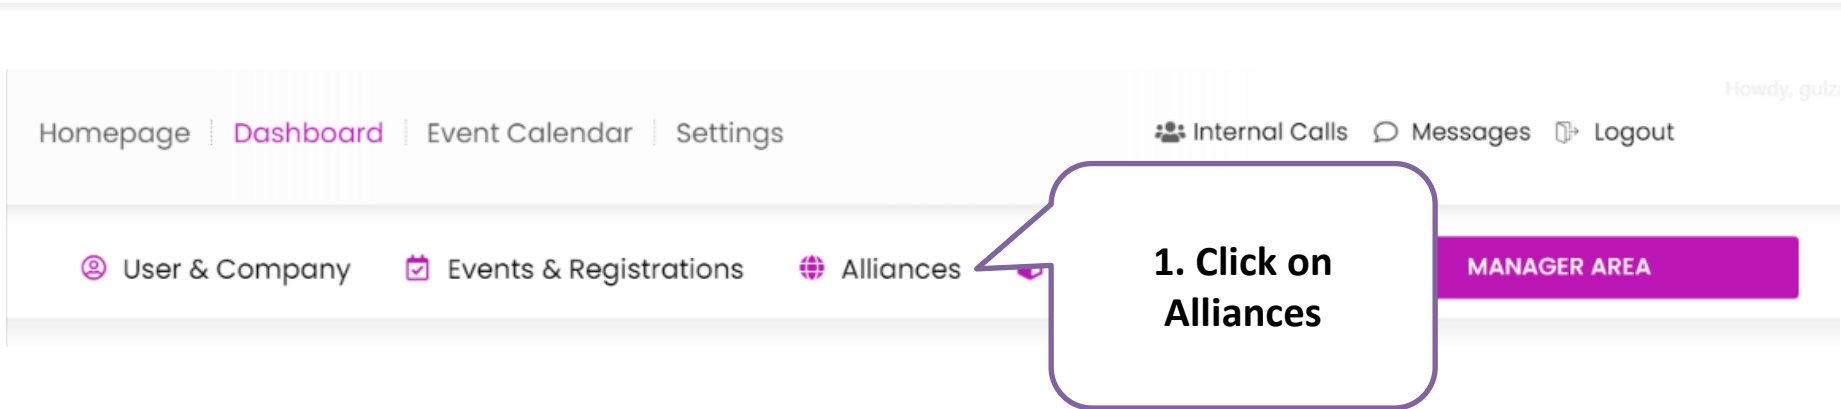

[Login or Register](#)

Click

You can **Connect to Businesses,**
on Tech.forum

1. How to follow Alliance?

1. How to follow Alliance?

NETWORKING MEETINGS THIS WEEK

As an Advocate of the [EU Tech Chamber](#) you have the power to join our exclusive [chamber network](#) only.

During the networking you will be [discussing](#) with the webinar speaker [audience](#) of the previous webinar [tenders](#):

**2. Click on
Manage Alliances
Follow**

ALLIANCES YOU FOLLOW

Click on the alliances to visit the Alliance page. In order to view the Alliance Activity, to explore and connect with other Followers, Speakers, Board Members and much more...