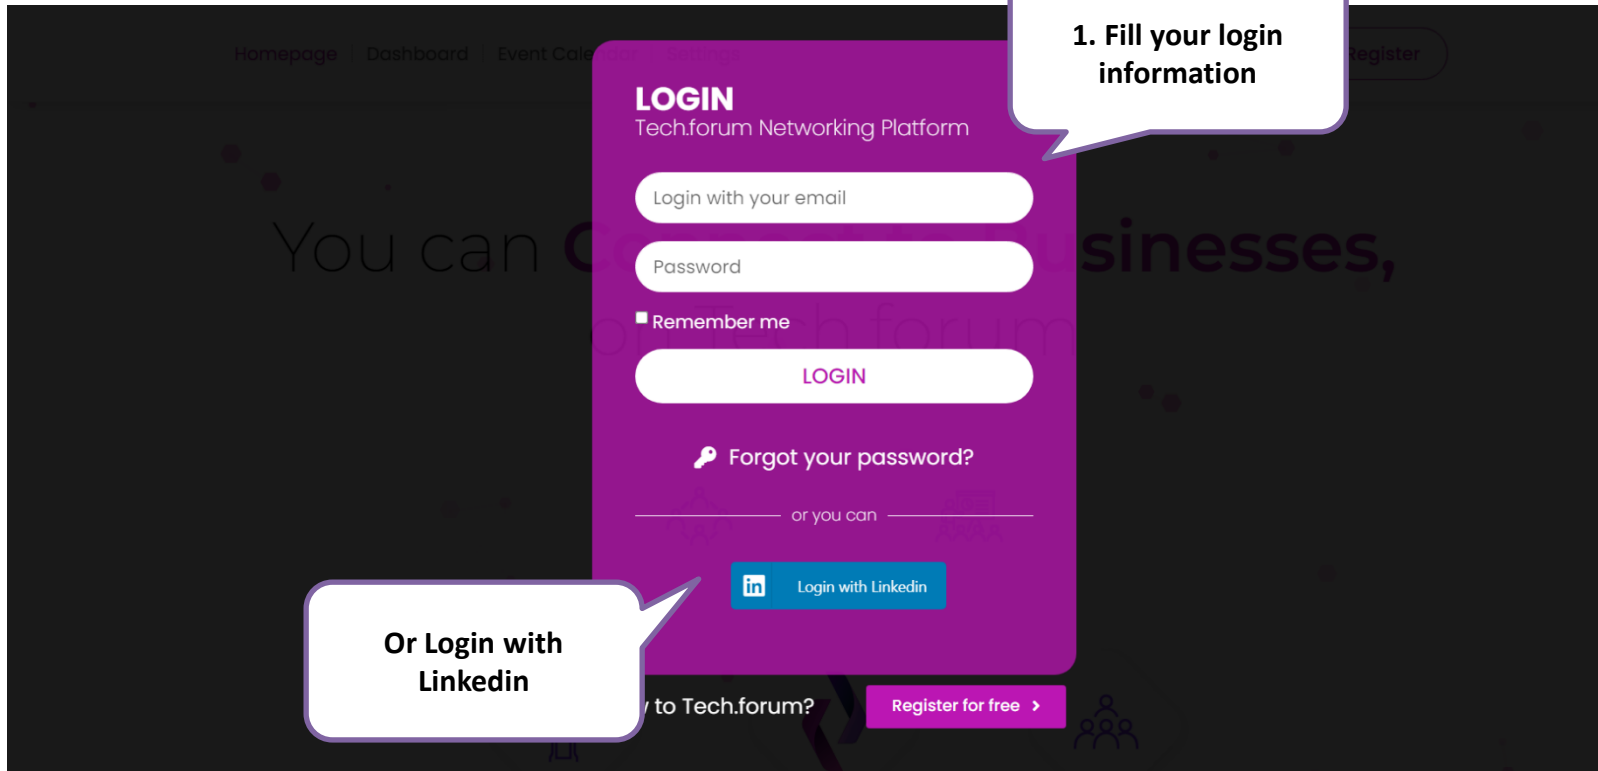

Tech.forum

Online-Virtual Expo | Expert Panels | Live Session | Networking Area for Companies

How to follow Alliance?

1. How to follow Alliance?

[Homepage](#) | [Dashboard](#) | [Event Calendar](#) | [Settings](#)

[Login or Register](#)

Click

You can **Connect to Businesses,**
on Tech.forum

1. How to follow Alliance?

1. How to follow Alliance?

NETWORKING MEETINGS THIS WEEK

As an Advocate of the [EU Tech Chamber](#) you have the power to join our exclusive [chamber network](#) only.